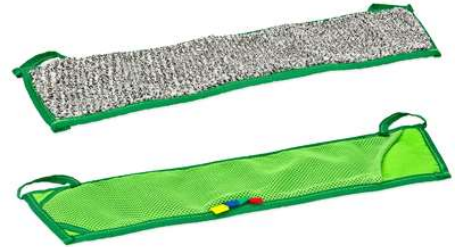

## Click'm C Scrub Mop - 50 cm

### GENERAL

High-quality mop for thorough cleaning and scrubbing of hard floors.

- Recommended for use on heavily soiled water resistant floors.
- Excellent scrubbing and cleaning power.
- Suitable for uneven floors such as anti-slip floors.

The Click'M C is a high-quality and innovative flat mop system, with a revolutionary magnetic click-fastening. Extra hygienic in use, the mop can be removed from the frame without coming into contact with your hands. There are three different mops available for the frame, each with four coloured ribbons for efficient use.